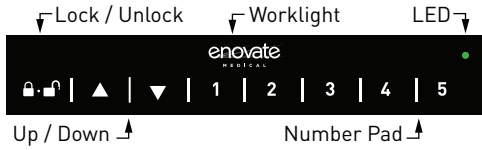

DIMENSIONS

CONTROL PANEL

SIT TO STAND

SCANNER BRACKET

LOCKING CPU STORAGE

OPTIONAL WORKSURFACE