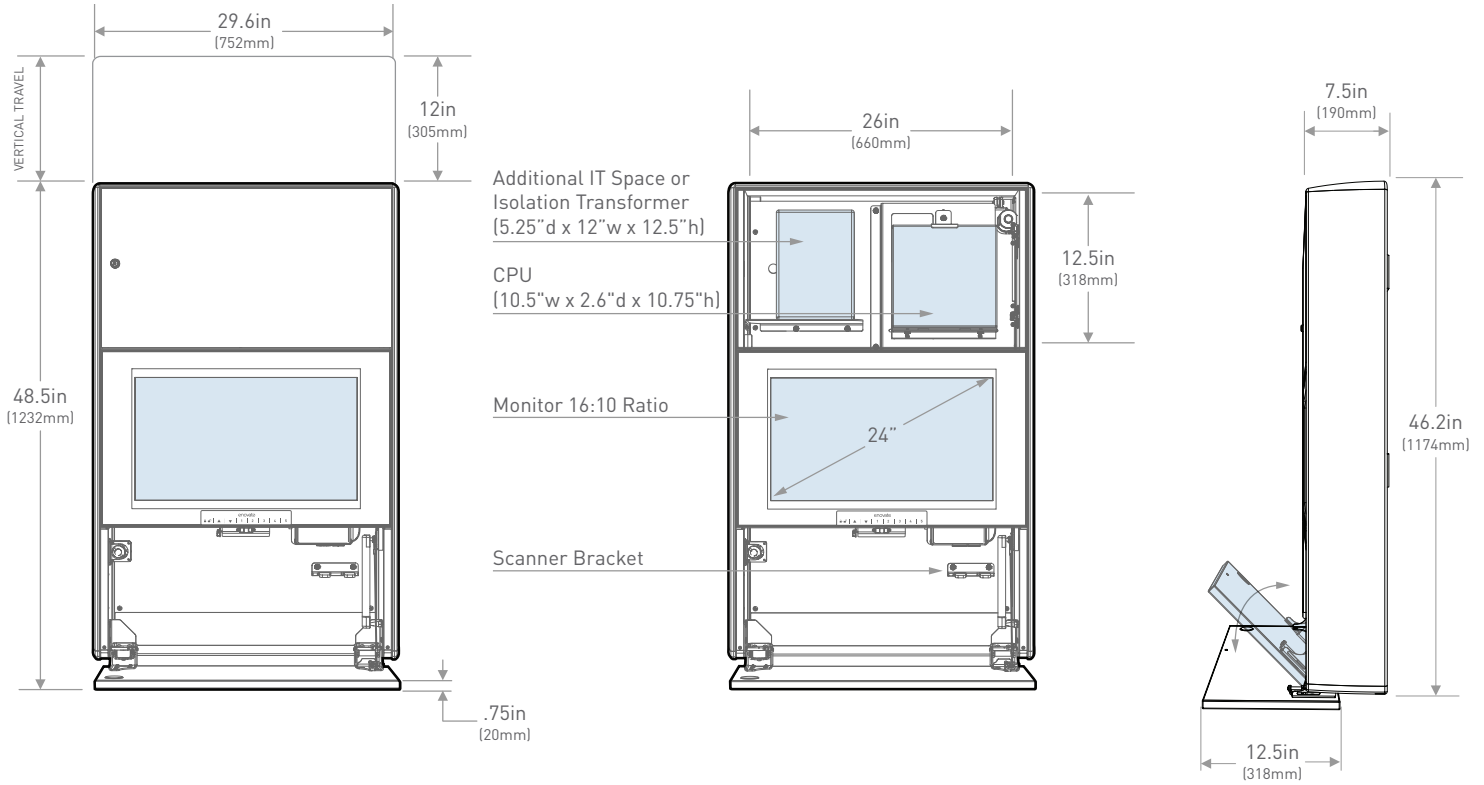

DIMENSIONS

CONTROL PANEL

SIT TO STAND

SCANNER BRACKET

LOCKING CPU STORAGE

OPTIONAL WORKSURFACE