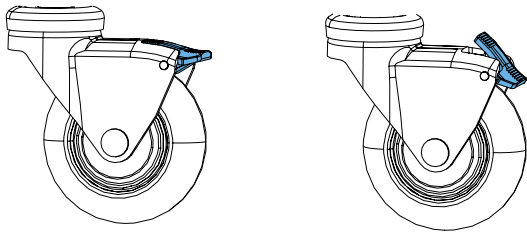

LOCKING CASTER

RANGE OF MOTION

HEIGHT ADJUST PEDAL

MOBIUS POWER

WEIGHTS

Slimline Workstation 45lbs
Maximum Standard Monitor: 25 lbs
Maximum Fixed Monitor: 25 lbs

Maximum Mouse Tray: 5 lbs
Total Capacity of 35 lbs