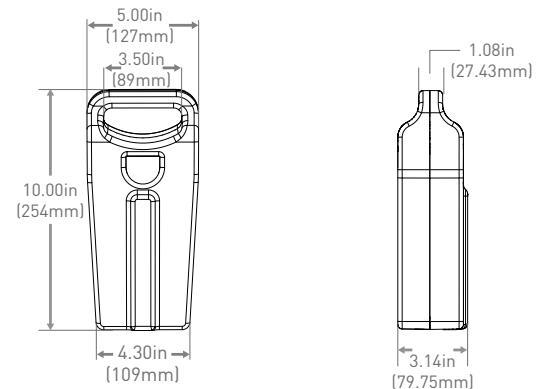

LOCKING CASTER

RANGE OF MOTION

HEIGHT ADJUST PEDAL

MOBIUS POWER

WEIGHTS

Slimline Workstation 45lbs
Maximum Standard Monitor: 25 lbs
Maximum Fixed Monitor: 25 lbs

Maximum Mouse Tray: 5 lbs
Total Capacity of 35 lbs