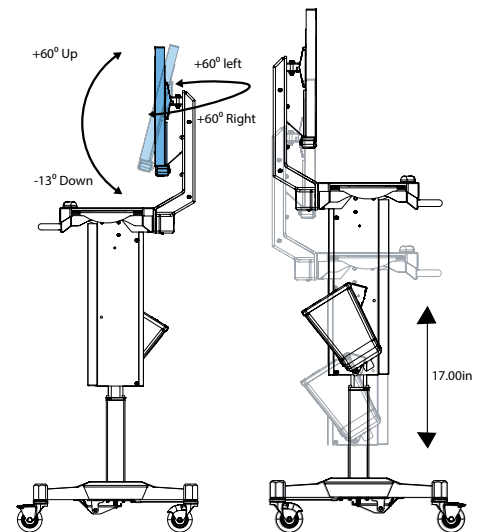

LOCKING CASTER

RANGE OF MOTION

HEIGHT ADJUST PEDAL

MOBIUS POWER

WEIGHTS

Slimline Workstation 45lbs
Maximum Standard Monitor: 25 lbs
Maximum Fixed Monitor: 25 lbs

Maximum Mouse Tray: 5 lbs
Total Capacity of 35 lbs