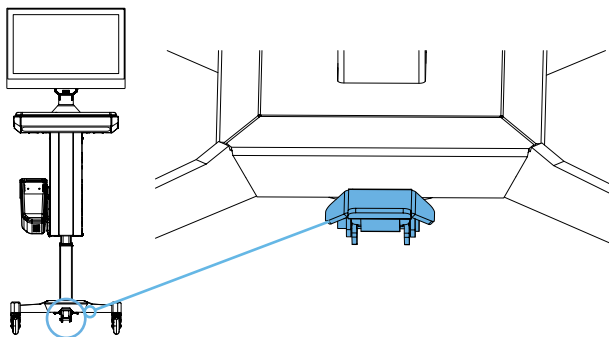

LOCKING CASTER

RANGE OF MOTION

HEIGHT ADJUST PEDAL

MOBIUS POWER

WEIGHTS

Slimline Workstation 45lbs
Maximum Standard Monitor: 25 lbs
Maximum Fixed Monitor: 25 lbs

Maximum Mouse Tray: 5 lbs
Total Capacity of 35 lbs