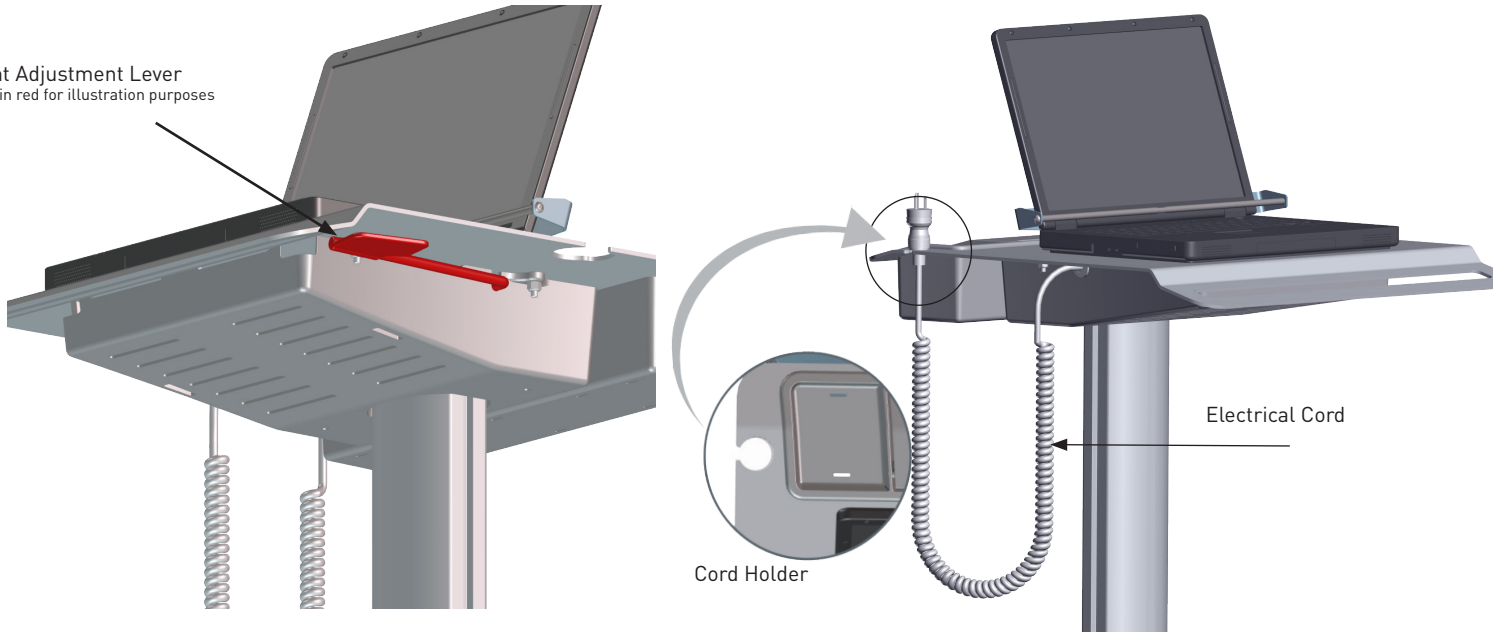

ENCORE LITE SPECIFICATIONS

DIMENSIONS

*Laptop for illustration purposes only, not included

WORK SURFACE

CASTERS

HEIGHT ADJUSTMENT AND CORD

Height Adjustment Lever
Shown in red for illustration purposes only.

CPU COMPARTMENT

WEIGHTS

Total Workstation Weight = 33lbs
Maximum Load Capacity = 27lbs