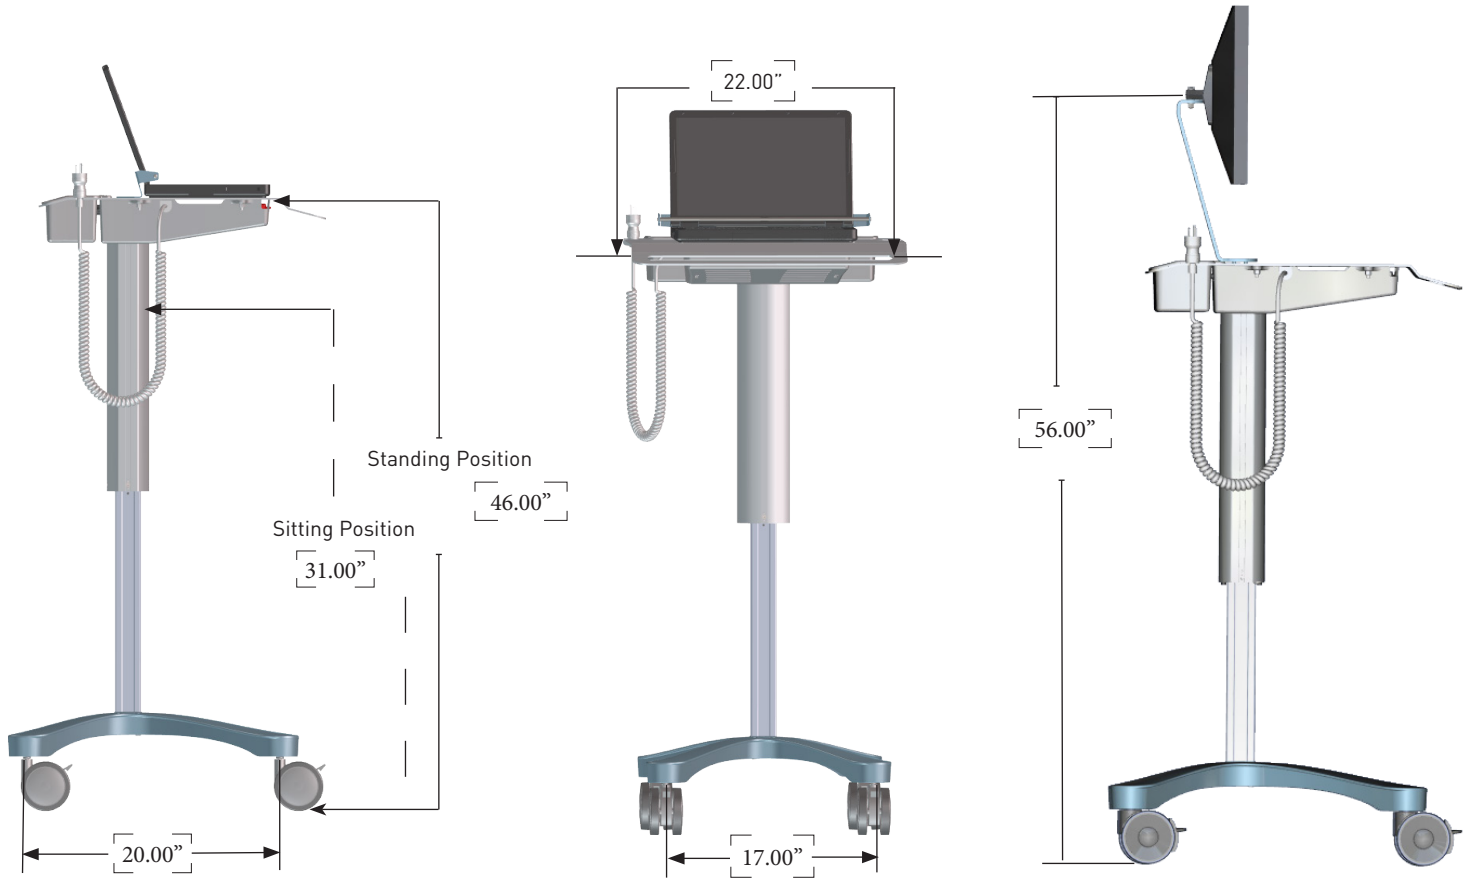

ENCORE LITE SPECIFICATIONS

DIMENSIONS

*Laptop for illustration purposes only, not included

WORK SURFACE

CASTERS

HEIGHT ADJUSTMENT AND CORD

Height Adjustment Lever
Shown in red for illustration purposes only.

CPU COMPARTMENT

WEIGHTS

Total Workstation Weight = 33lbs
Maximum Load Capacity = 27lbs