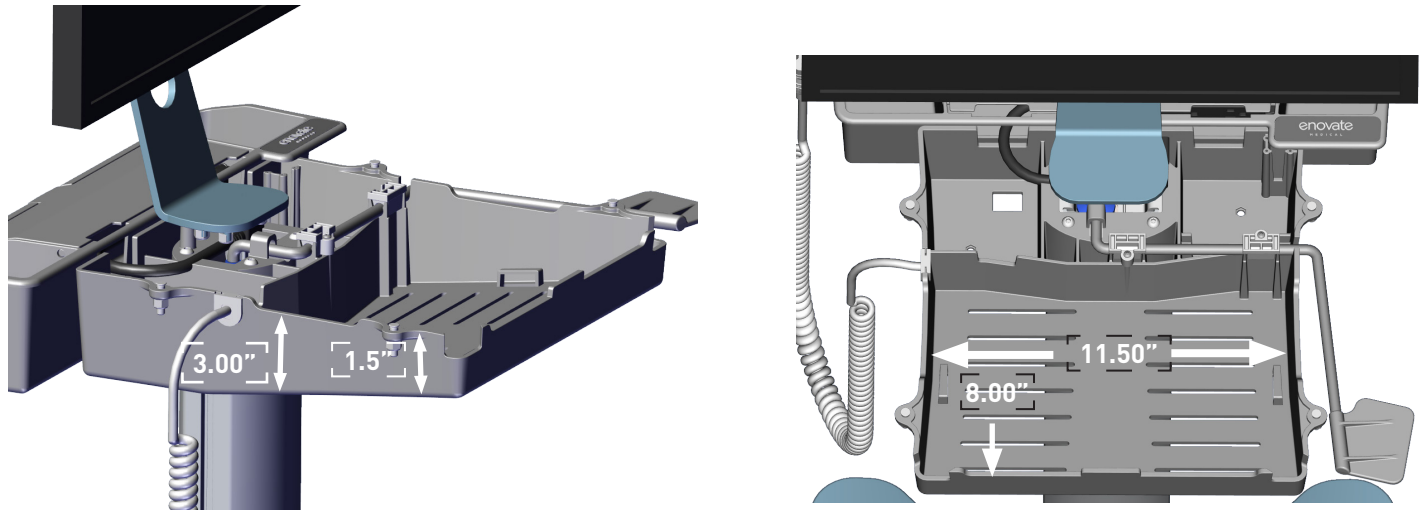

ENCORE LITE SPECIFICATIONS

DIMENSIONS

*Laptop for illustration purposes only, not included

WORK SURFACE

CASTERS

HEIGHT ADJUSTMENT AND CORD

Height Adjustment Lever
Shown in red for illustration purposes only.

CPU COMPARTMENT

WEIGHTS

Total Workstation Weight = 33lbs
Maximum Load Capacity = 27lbs