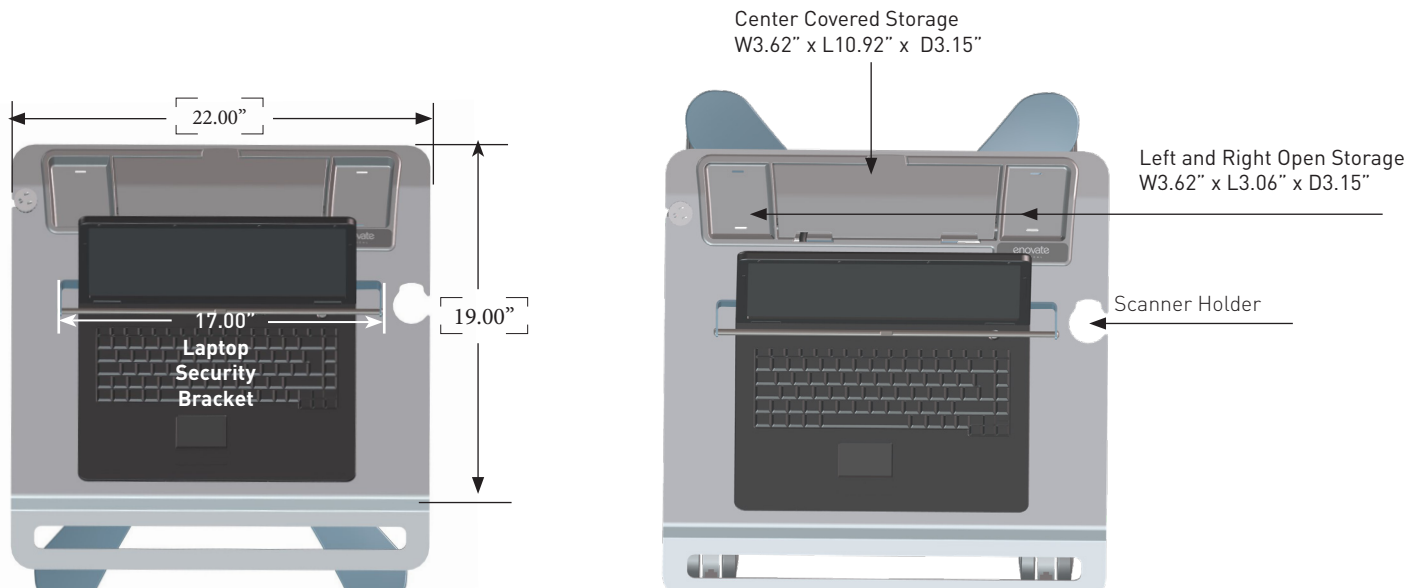

ENCORE LITE SPECIFICATIONS

DIMENSIONS

*Laptop for illustration purposes only, not included

WORK SURFACE

CASTERS

HEIGHT ADJUSTMENT AND CORD

Height Adjustment Lever
Shown in red for illustration purposes only.

CPU COMPARTMENT

WEIGHTS

Total Workstation Weight = 33lbs
Maximum Load Capacity = 27lbs