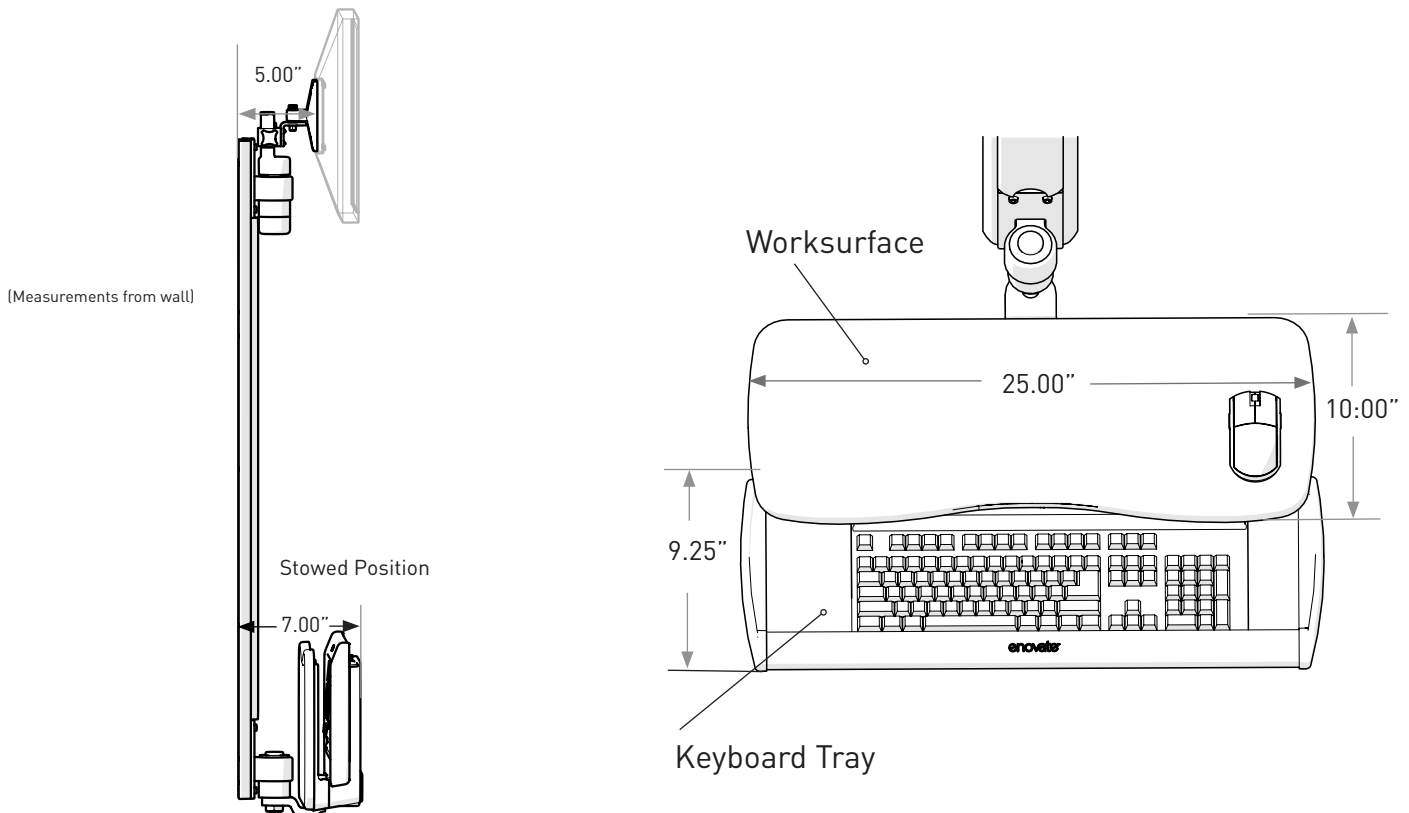

E997 FLUSH MOUNT SPECIFICATIONS

DIMENSIONS

DESK

WEIGHTS

Display Weight Capacity = 20lbs
Keyboard Weight Capacity = 5lbs