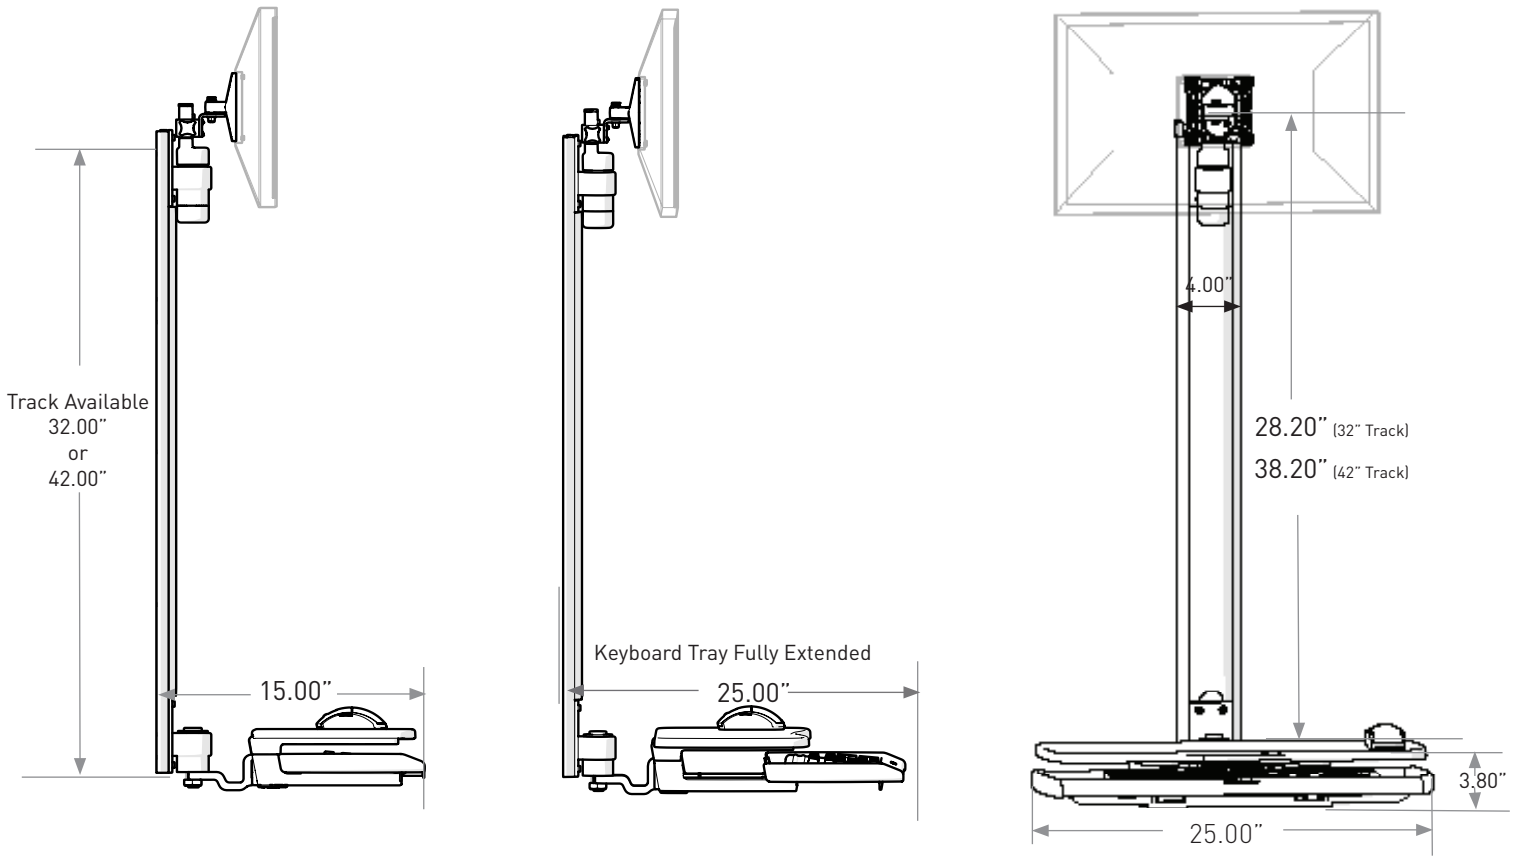

E997 FLUSH MOUNT SPECIFICATIONS

DIMENSIONS

DESK

WEIGHTS

Display Weight Capacity = 20lbs
Keyboard Weight Capacity = 5lbs