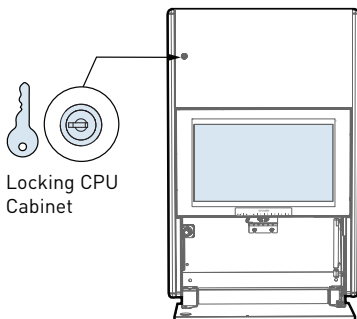

DIMENSIONS

CONTROL PANEL

SIT TO STAND

LOCKING CPU STORAGE

OPTIONAL WORKSURFACE