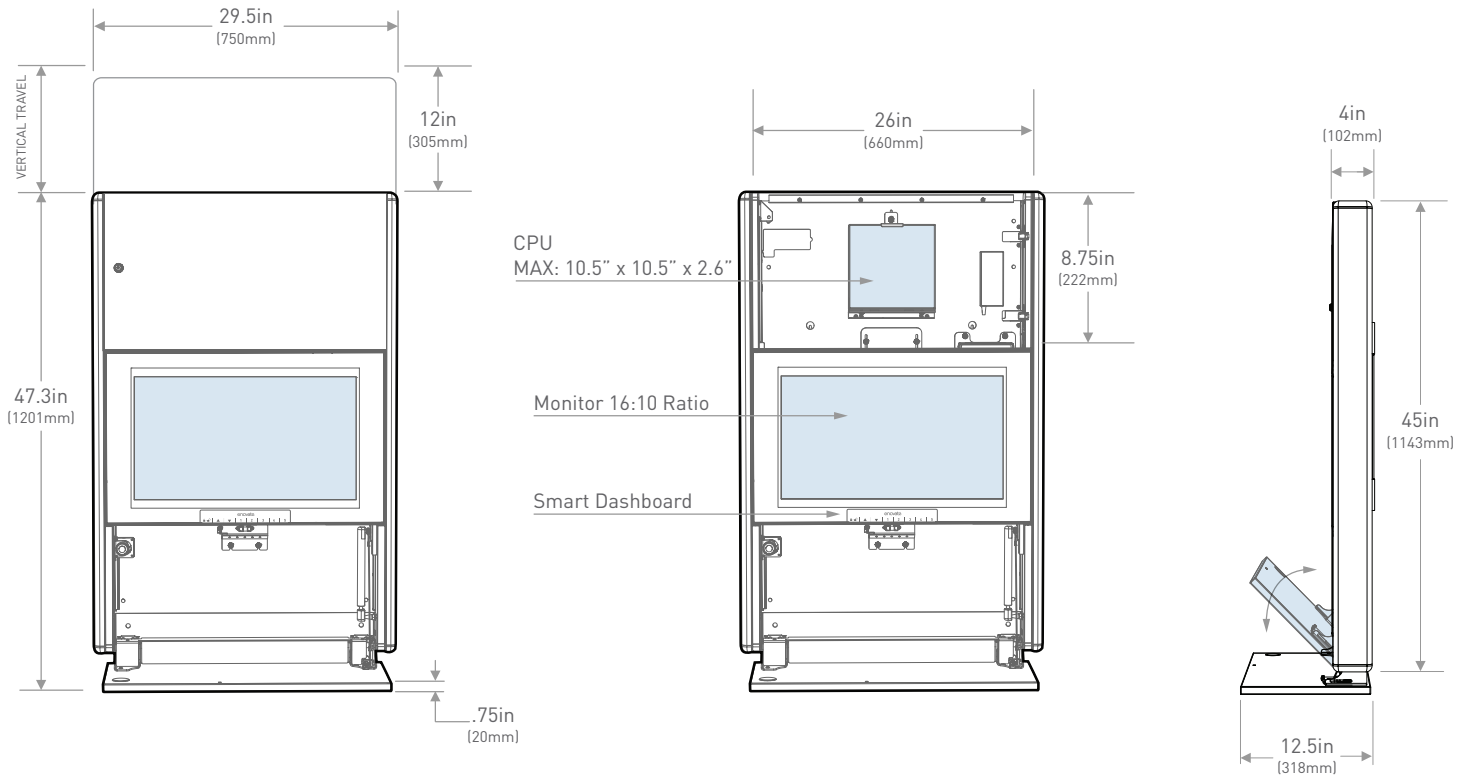

DIMENSIONS

CONTROL PANEL

SIT TO STAND

LOCKING CPU STORAGE

OPTIONAL WORKSURFACE