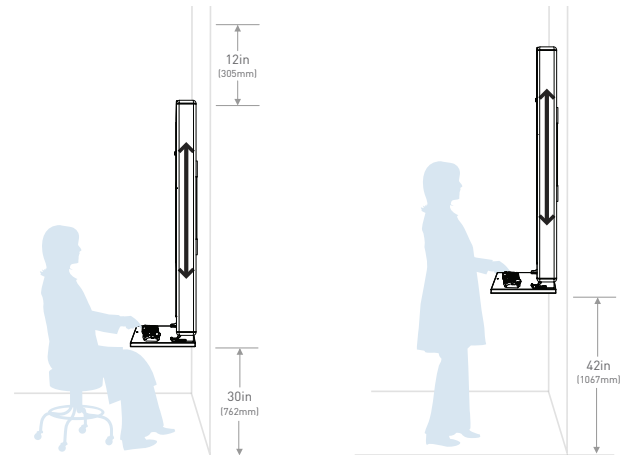

DIMENSIONS

CONTROL PANEL

SIT TO STAND

LOCKING CPU STORAGE

OPTIONAL WORKSURFACE