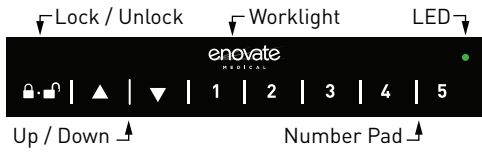

DIMENSIONS

CONTROL PANEL

SIT TO STAND

LOCKING CPU STORAGE

OPTIONAL WORKSURFACE